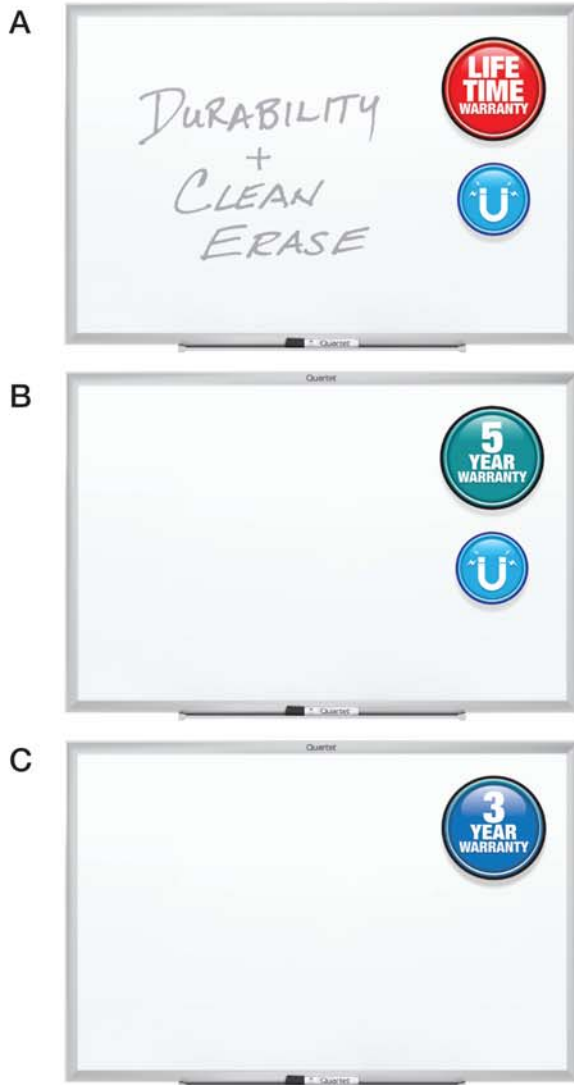

Item #	Frame Color	Size
A. Quartet® Classic Series Magnetic Porcelain Dry-Erase Boards		
QRT2543	Silver	36" x 24"
QRT2544	Silver	48" x 36"
QRT2545	Silver	60" x 36"
QRT2547	Silver	72" x 48"
QRT2548	Silver	96" x 48"
QRT2543B	Black	36" x 24"
QRT2544B	Black	48" x 36"
QRT2545B	Black	60" x 36"
QRT2547B	Black	72" x 48"
QRT2548B	Black	96" x 48"
B. Quartet® Classic Series Magnetic Dry-Erase Boards		
QRTSM533	Silver	36" x 24"
QRTSM534	Silver	48" x 36"
QRTSM535	Silver	60" x 36"
QRTSM537	Silver	72" x 48"
QRTSM538	Silver	96" x 48"
QRTSM533B	Black	36" x 24"
QRTSM534B	Black	48" x 36"
QRTSM535B	Black	60" x 36"
QRTSM537B	Black	72" x 48"
QRTSM538B	Black	96" x 48"
C. Quartet® Classic Series Melamine Dry-Erase Boards		
QRTS533	Silver	36" x 24"
QRTS534	Silver	48" x 36"
QRTS535	Silver	60" x 36"
QRTS537	Silver	72" x 48"
QRTS538	Silver	96" x 48"
QRTS533B	Black	36" x 24"
QRTS534B	Black	48" x 36"
QRTS535B	Black	60" x 36"
QRTS537B	Black	72" x 48"
QRTS538B	Black	96" x 48"

Program runs 01/01/2018 - 06/30/2018

- To claim your rebate, simply go to www.accorebates.com and complete the online rebate form
- You will be required to upload your purchase information. To submit proof of purchase electronically, you must have a scanned image of your invoice and packing list (file size must be less than 4MB; acceptable file types include .jpg, .pdf, .tif or .bmp)
- After completing the online rebate form, you can return to www.accorebates.com at any time to check your rebate status
- Please allow 8-10 weeks for processing and delivery
- Total purchases made during the campaign period can be redeemed for a maximum of $100 in gift cards per email address

Instructions and Details:

*To receive your rebate, complete all of the information listed in the online redemption form and provide the following Proofs of Purchase: copy of invoice and packing list showing all qualifying purchased items with products and dates of purchases circled. You must purchase products listed in this flyer to qualify for the offer. Receipt must be dated between 01/01/2018 and 06/30/2018 in order to qualify. Claims must be received by 07/31/2018. Sponsor assumes no liability for late, lost, misdirected, corrupted or incomplete submissions, and non-complying or incomplete claim information. Purchases made through Office Depot, Office Max and/or Staples are not eligible for this promotion. ACCO Brands retailers, distributors, dealers, warehouse facilities and their employees are not eligible for this promotion. ACCO Brands has the right to substantiate proof of purchase. Offer good only for purchases in the USA and Puerto Rico. Offer void where prohibited, taxed or restricted by law. For your records, keep copies of all documentation submitted for this offer. Offer not valid with any other ACCO Brands offer unless explicitly specified by those offers. Offer not transferable. Fraudulent submissions could result in federal prosecution under the U.S. Mail Fraud Statutes (18 United States Code, Sections 1341 and 1342).